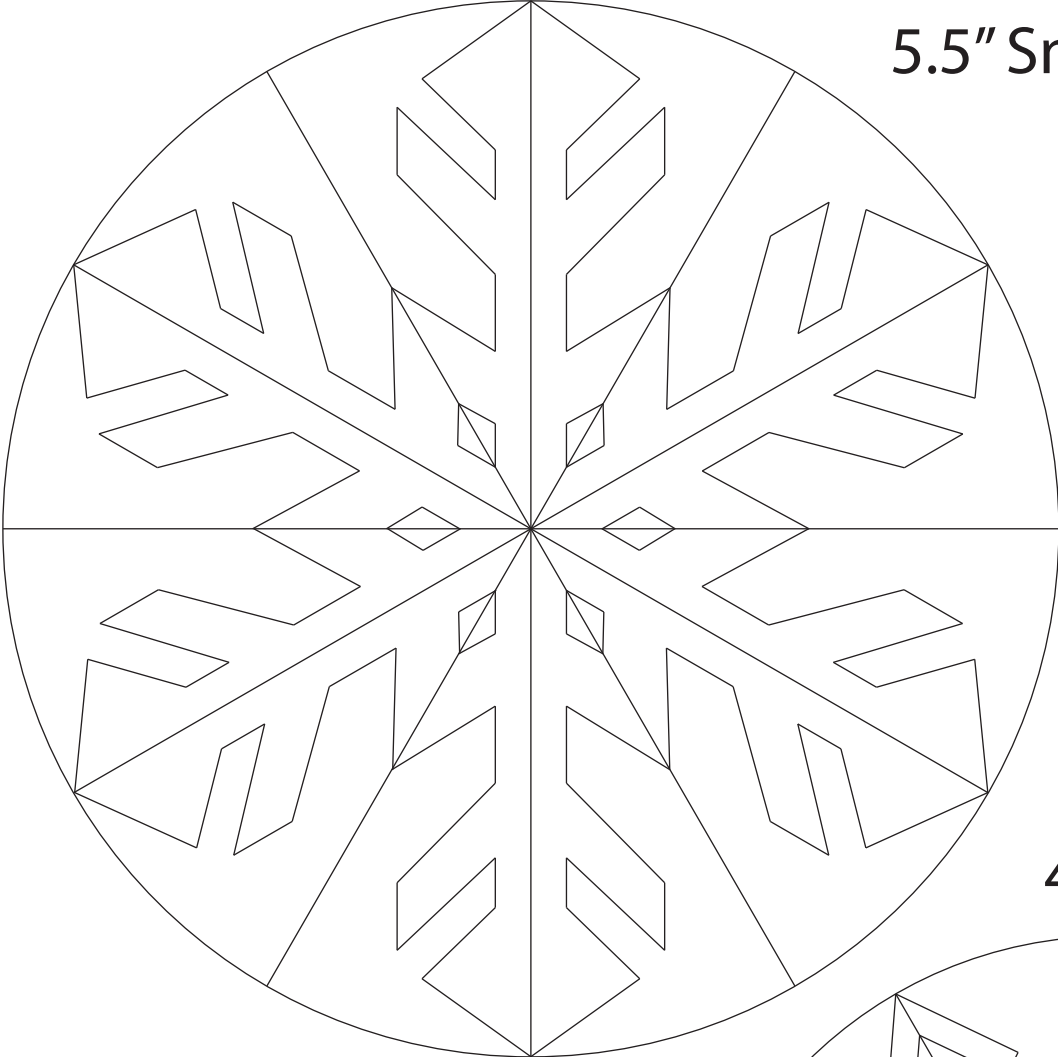

**3.5" Circle**

**4.5" Circle**

**5.5" Circle**

5.5" Snowflake

4.5" Snowflake

3.5" Snowflake

5.5" Fold/Cut Pattern

5.5" Final Snowflake

3.5" Fold/Cut Pattern

3.5" Final Snowflake

4.5" Fold/Cut Pattern

4.5" Final Snowflake

Cricut Snowflake Patterns (.SVG Files - Can be resized according to preference)